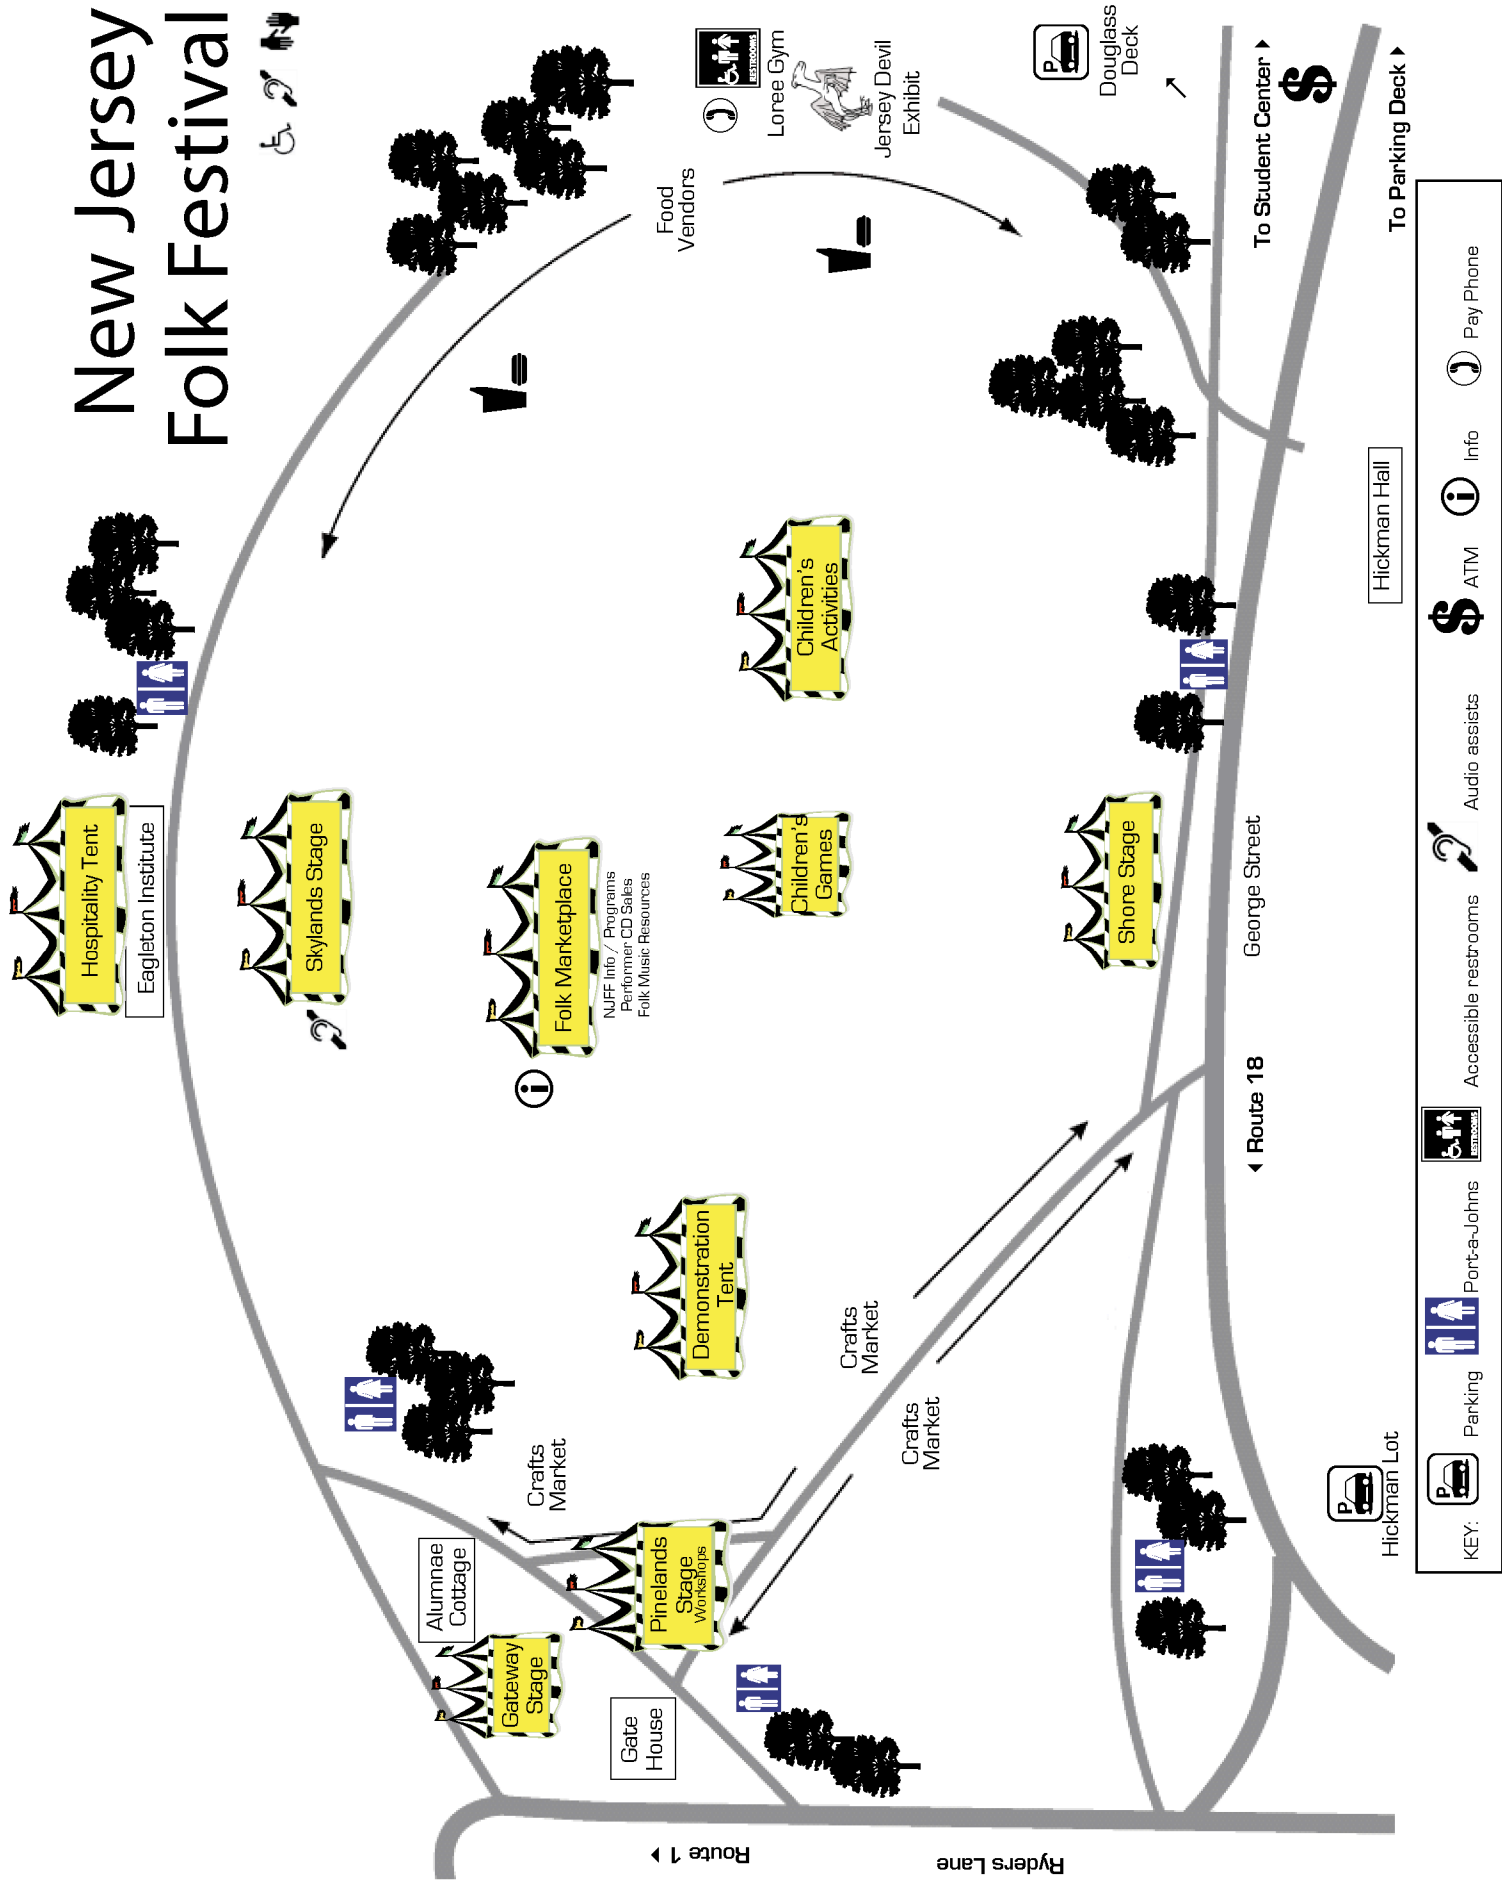

New Jersey Folk Festival

KEY:

- Parking
- Accessible restrooms
- Port-a-Johns
- Audio assists
- ATM
- Info
- Pay Phone